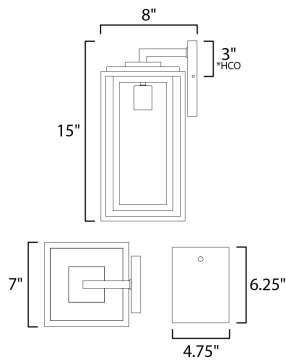

PRODUCT DESCRIPTION

A dual framed structure creates dimension on these outdoor lighting fixtures that is both contemporary and transitional. The construction consists of two frames of square tubing and squared components. The inner frame's Clear Seedy glass reduces glare from the light and appears dirt-free for longer periods. This is a comprehensive collection to brighten all areas of your outdoor space, available in various sized sconces as well as hanging and post configurations.

MEASUREMENTS

- DIMENSION : 7" W x 15" H x 8" Ext
- BACK PLATE : 4.75" W x 6.25" H x 3" HCO
- HANGING WEIGHT : 4.5 lb

LAMPING

- INPUT VOLTAGE : 120V
- BULB : 1 x 60W Incandescent E26 Medium , 60W Total
- BULB INCLUDED : (Not Included)
- DIMMABLE : Y

FINISHES OPTION

- Black (BK)

GLASS

Seedy CD

MATERIAL

Aluminum, Glass

RATINGS

cETLus
Wet Location

ADDITIONAL

INSTALL UP/DOWN: Down
OPERATING TEMPERATURE:
-20°C (-4°F), 40°C (104°F)

Always consult a qualified electrician before installing any lighting product.